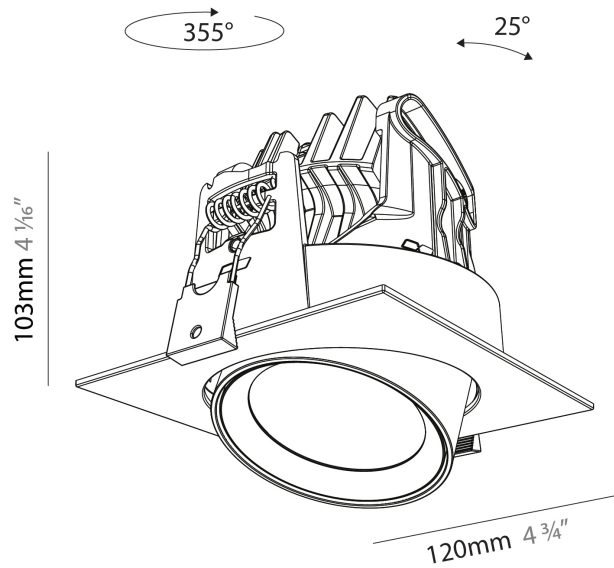

PHYSICAL

Aperture Sizes - Downlights: 2"
Shape: Cylinder
Diameter (mm): 120
Diameter (in): 4 3/4
Length (mm): 120
Length (in): 4 3/4
Height (mm): 105
Height (in): 4 1/8
Min. Recessing Depth (mm): 120
Min. Recessing Depth (in): 4 3/4
Weight (kg): 0.665
Diffuser: Lens Pack - No Lens / Opal / Linear Spread Lens / Honeycomb / Spread Lens
Fixture Finish: SSR / BKV / CWI / CRY / HAB / UFT / ITA / RUA / FTG / MYG / LOD / PUS / FRO / FUP / KIA / POP / BLS / SPG / MEY / GOH / CHC / COM / ABZ / JAG / OBR / MOS / ROR
Fixture Material: Aluminum
Cut-out Measurements: Dia. 112mm / 4 7/16"

ELECTRICAL

Lamp Type: LED (Zhaga Standard)
Input Wattage (W): 27.3
Total Output Wattage (W): 24.5
Dimming: Tri-Mode (Non-Dimming and Phase Dimming (120Vac only) and 0-10V Dimming)
Driver Included: No
Driver Location: Recessed Housing
Driver Type: Constant Current - Universal
Driver Class: Class 2
Input Voltage (V): 120 - 277
Constant Current (MA): 700

LED

Color Temperature (°K): 2700 / 3000 / 3500 / 4000
Max. Delivered Lumen (lm): 2434 / 2534 / 2643 / 2768
Nominal Lumen (lm): 2788 / 2903 / 3027 / 3170
CRI: >90 CRI
Lamp Life (hrs): 50000

OPTICAL

Reflector°: 20 / 32 / 54
Adjustability: Rotational 350° / Tilt 25°

RATINGS AND CERTIFICATIONS

Certified By: CSA Certified to UL and CSA Standards
IP rating: IP20